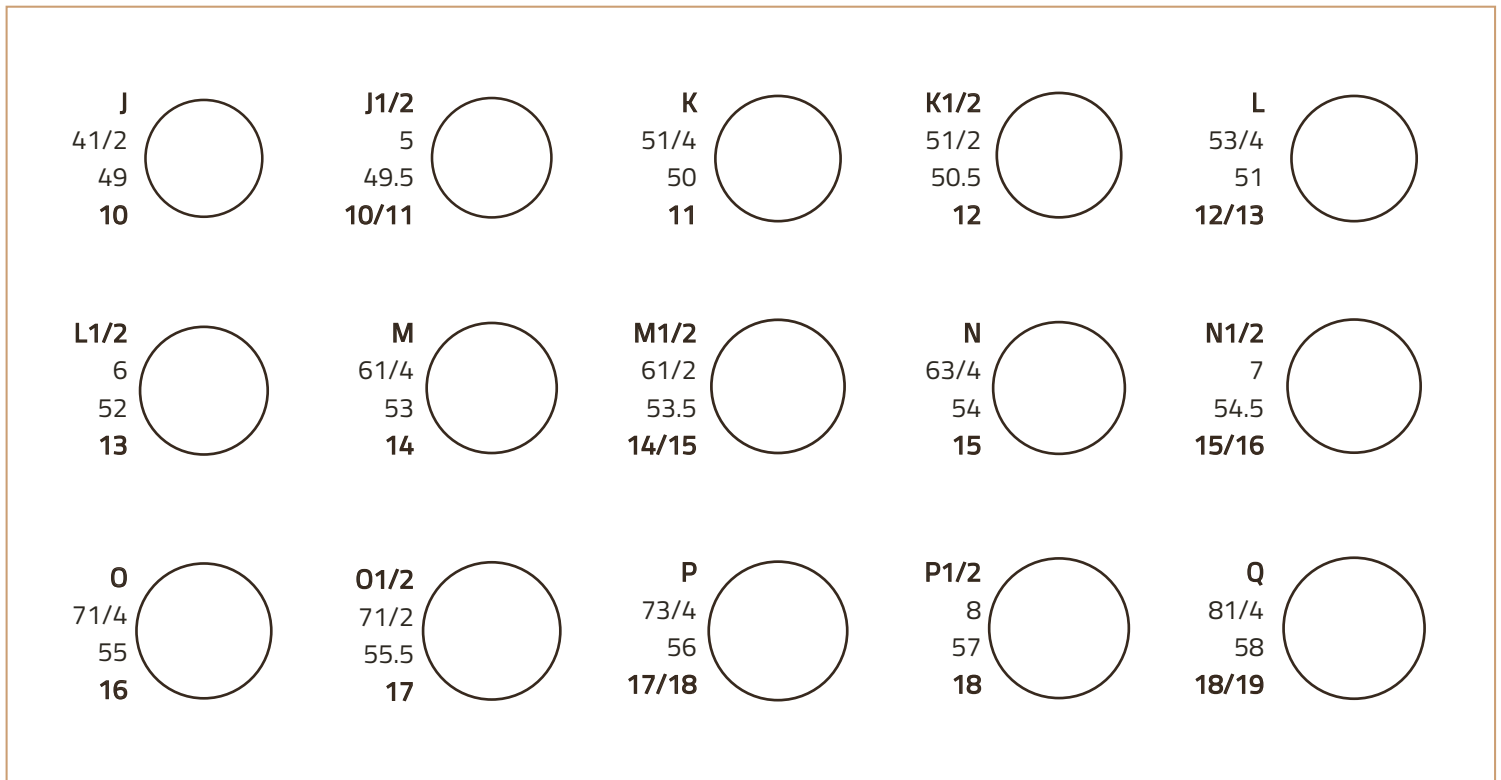

RING SIZE CHART REFERENCE TABLA DE REFERENCIA DE MEDIDAS DE ANILLOS

Our rings are adjustable and can be adjusted a few sizes smaller or larger.
Nuestros anillos son ajustables y pueden ajustarse algunas tallas más pequeñas o más grandes.

M1/2 ——— **UK**
61/2 ——— **US**
53.5 ——— **France**
14/15 ——— **Spain / Italy**

TO FIND YOUR RING SIZE:

1. Print this size chart in real size (uncheck the "scale to fit" option) and use a ruler to check that the scale reference measures exactly the same as in this page.
 2. Take a ring that you wear on the same finger as the Hissia ring you are interested in and place it over the circles shown on this page: when the diameter of one of the circle coincides with the diameter of your ring, that will be your size. If you hesitate between two sizes, always choose the largest.
- This is for reference only. Hissia cannot be held liable for any errors that occur as a result of using this Ring Size Chart.

Baby finger size/**Dedo meñique:**

J (UK)
4 1/2 (US)
49 (France)
10 (Spain/Italy)

Ring finger/**Dedo anular:**

K-O (UK)
5 1/4-7 1/4 (US)
50-55 (France)
11-16 (Spain/Italy)

Middle finger/**Dedo medio:**

L-N (UK)
6 3/4 (US)
52-54 (France)
13-15 (Spain/Italy)

Index finger/**Dedo índice:**

N-O (UK)
6 3/4-7 1/4 (US)
54-55 (France)
15-16 (Spain/Italy)